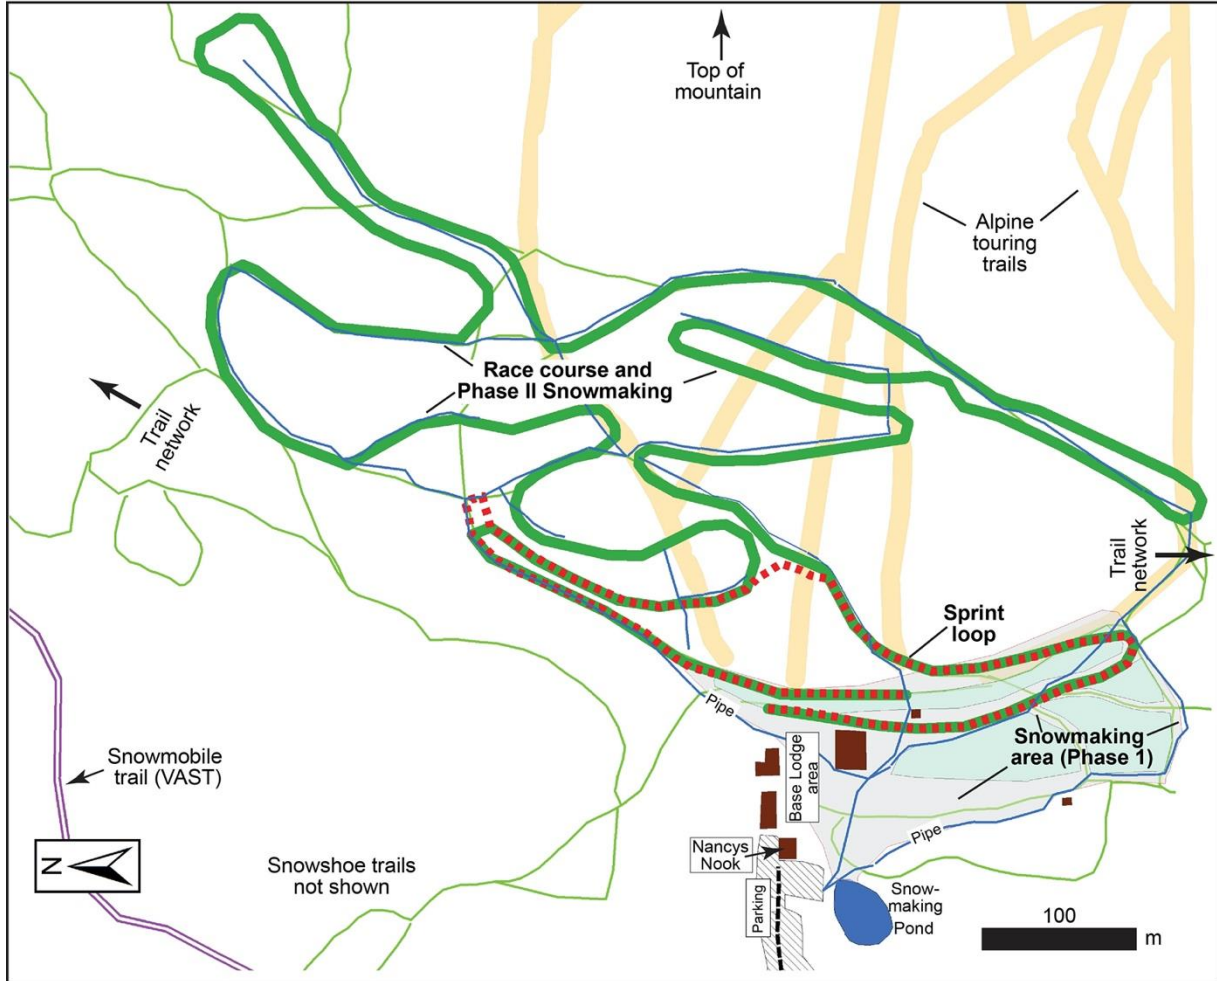

Maps for Prospect Mtn 2022 campaign

Trail notes

- ① Widening and drainage improvement on Hawthorne and Danish Delight
- ② Widening of Shea Family trails
- ③ Woodpecker/EZ Way widening to ease congestion on our gateway trail
- ④ Mountain Trail connector from Slingshot (**new trail**)
- ⑤ Holy Smoke/Workout connector (**new trail**)
- ⑥ Meadow edge trail with views of the National Forest (**new trail**)

This map shows proposed improvements to recreational trails on land managed by the US Forest Service and the Shea Family

Future snowmaking coverage and racing trails

Racing and training trails and their connections to the existing trail network. Snowmaking pipe layout (approximate) shown in blue