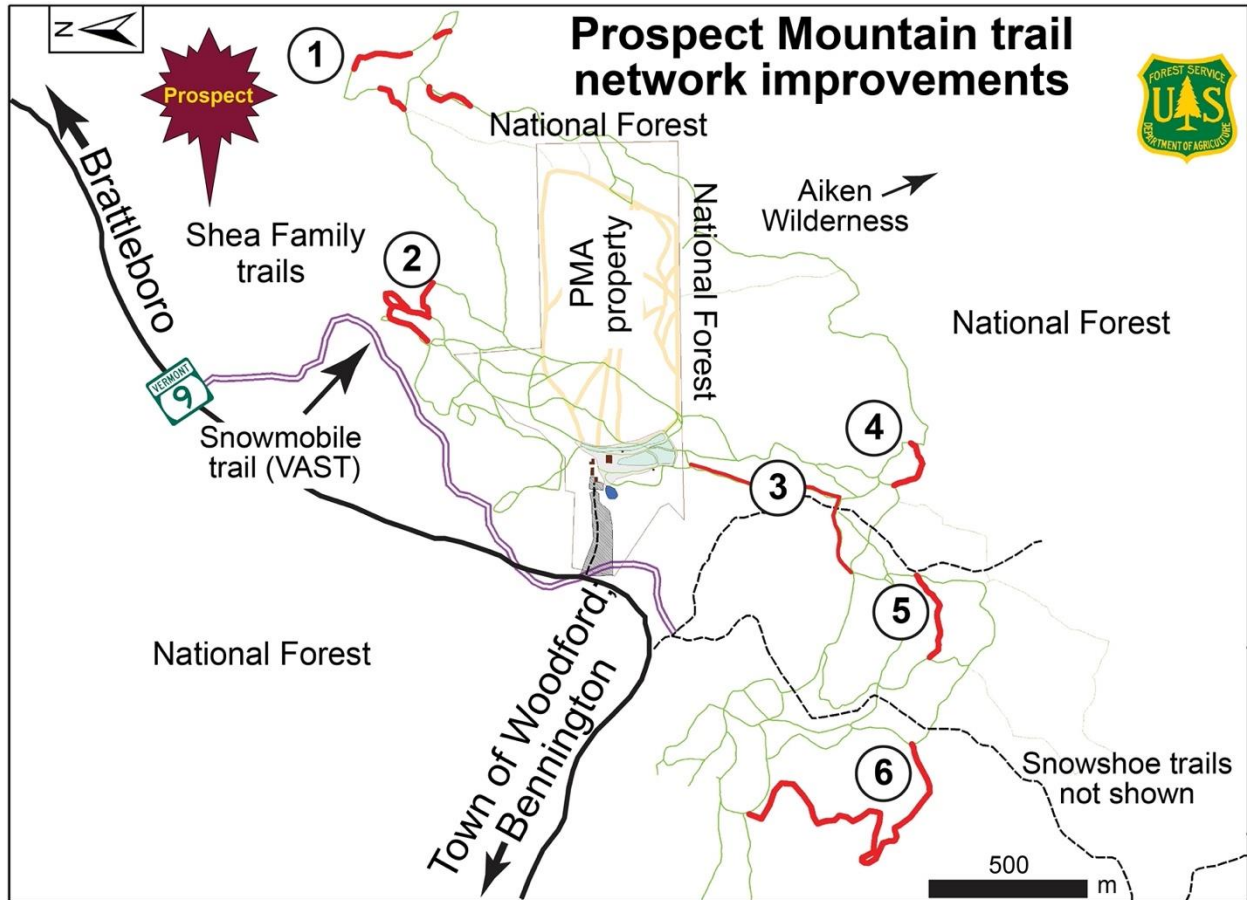

Maps for Prospect Mtn 2022 campaign

Trail notes

- ① Widening and drainage improvement on Hawthorne and Danish Delight
- ② Widening of Shea Family trails
- ③ Woodpecker/EZ Way widening to ease congestion on our gateway trail
- ④ Mountain Trail connector from Slingshot (**new trail**)
- ⑤ Holy Smoke/Workout connector (**new trail**)
- ⑥ Meadow edge trail with views of the National Forest (**new trail**)

This map shows proposed improvements to recreational trails on land managed by the US Forest Service and the Shea Family

Future snowmaking coverage and racing trails

Racing and training trails and their connections to the existing trail network. Snowmaking pipe layout (approximate) shown in blue